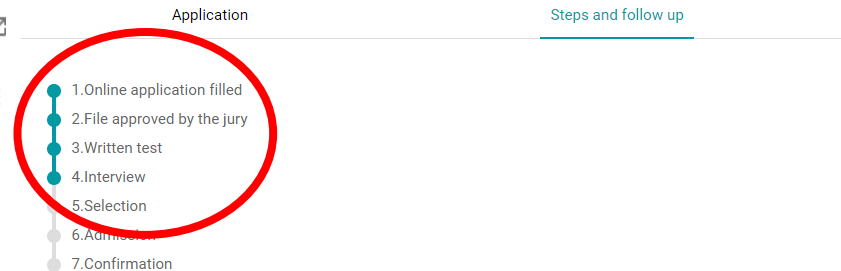

Vous n'êtes pas sélectionné(e) après l'entretien

Mél envoyé au candidat non retenu

Votre dossier reste inchangé

Your application - ParisTech Boîte de réception x

ParisTech International Admission Program <noreply@paristech.fr>

Dear applicant,

After careful examination of your application, we are sorry to inform you that you were not accepted by ParisTech Schools.

The ParisTech Admission procedure is very selective, and the large number of applicants with a good academic level in accordance with our criteria forces us to offer admission only to a selection of candidates.

However, since your academic level is good, we encourage you to look into the Master programs offered by ParisTech Schools for another opportunity to come study in France.

We thank you again for your interest and wish you every success in your future studies!

ParisTech Admission Board

13:07 (il y a 2 minutes)

You have submitted your online application form for the ParisTech International Admission Program. There will be several steps possible before the announcement of the final admission to one ParisTech engineering school.

- Online application form completed and submitted by candidate.
- Online application form received by ParisTech.
- Application is either approved or not by ParisTech.
- If approved, you will be called for the scientific test.
- If you are successful, you will be asked to take an interview with the relevant ParisTech jury.
- After the interview, if successful, you will be preselected by one or several ParisTech schools.
- If you are preselected, you will be requested to rank the schools by order of preference.
- The jury will then decide if you are admitted or not, and in which school you are admitted.
- You will then have 7 days to either accept or refuse the offer.